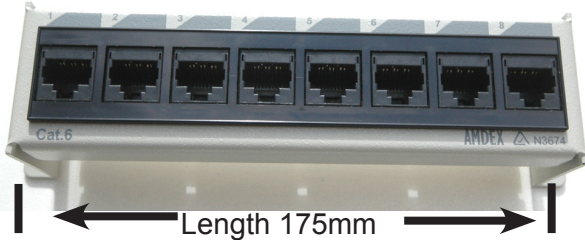

The new range of AMDEX 8 Port standalone mini patch panels gives the installer the choice of a surface, recessed or unloaded panel with which to provide a simple cost effective solution to their customers. Suitable for use in most installations these fully compliant panels provide the flexibility required in today's market.

Ideal for all Greenfield, retrofit and apartment fitouts this is the ideal solution to NBN ready your projects.

The loaded panels are currently stocked as a Cat.6 version only but Cat.5e is available if required. The unloaded panel can be fitted with the comprehensive Data, Voice and AV range of AMDEX products.

DA802 Cat.6 8port Surface Mount

Panel made with a strong steel frame for ease of installation

DA801 Cat.6 8Port Flusmount/Recessed

DA803 8 Port Unloaded Panel

Sample loaded panel with Data Jacks, USB-USB and HDMI -HDMI adaptors.