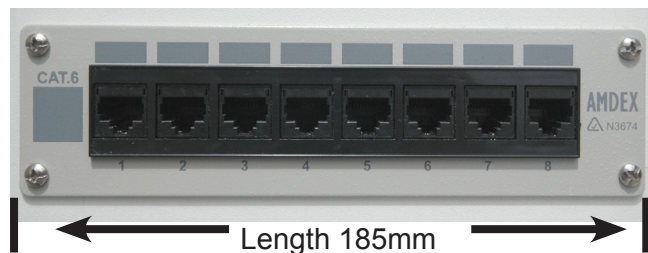

The new range of AMDEX 8 Port standalone mini patch panels gives the installer the choice of a surface, recessed or unloaded panel with which to provide a simple cost effective solution to their customers. Suitable for use in most installations these fully compliant panels provide the flexibility required in today's market.

Ideal for all Greenfield, retrofit and apartment fitouts this is the ideal solution to NBN ready your projects.

The loaded panels are currently stocked as a Cat.6 version only but Cat.5e is available if required. The unloaded panel can be fitted with the comprehensive Data, Voice and AV range of AMDEX products.

DA802 Cat.6 8port Surface Mount

Panel made with a strong steel frame for ease of installation

DA801 Cat.6 8Port Flusmount/Recessed

DA803 8 Port Unloaded Panel

Sample loaded panel with Data Jacks, USB-USB and HDMI -HDMI adaptors.