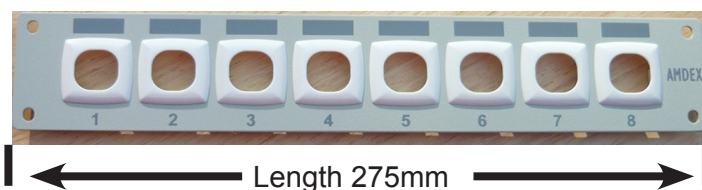

Ideal for all Greenfield, retrofit and apartment fitouts this is the ideal solution to NBN ready your projects.

The loaded panels are currently stocked as a Cat.6 version only but Cat.5e is available if required. The unloaded panel can be fitted with the comprehensive Data, Voice and AV range of AMDEX products.

DA802 Cat.6 8port Surface Mount

Panel made with a strong steel frame for ease of installation

DA801 Cat.6 8Port Flusmount/Recessed

DA803 8 Port Unloaded Panel

Sample loaded panel with Data Jacks, USB-USB and HDMI -HDMI adaptors.