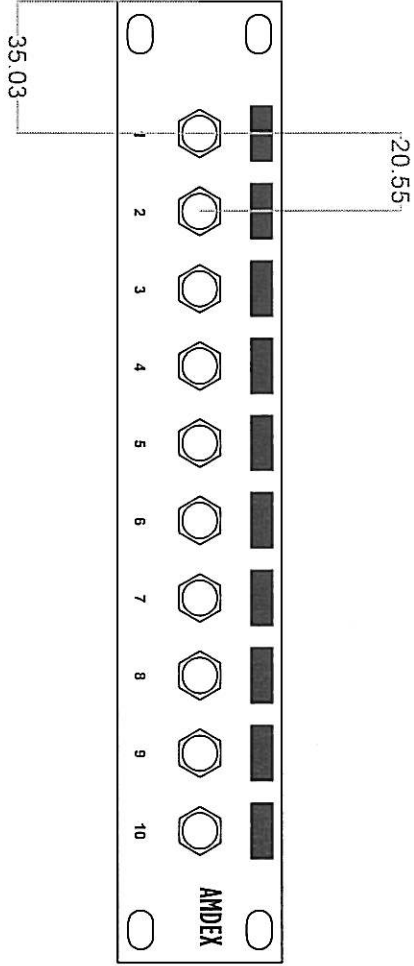

# 19 inches Blank Patch Panel For F Coupler

Materials:

Panel : Metallic Panel (SPCC)

DRAWING NO:		ITEM NO:	DA10-HEX
UNIT:	G.O.	CUSTOMER:	
SCALE:	CHECK	DATE:	
	DESIGN	TOLERANCE:	· ± 1    · X ± 0.2    · XX ± 0.15
ANDEX			