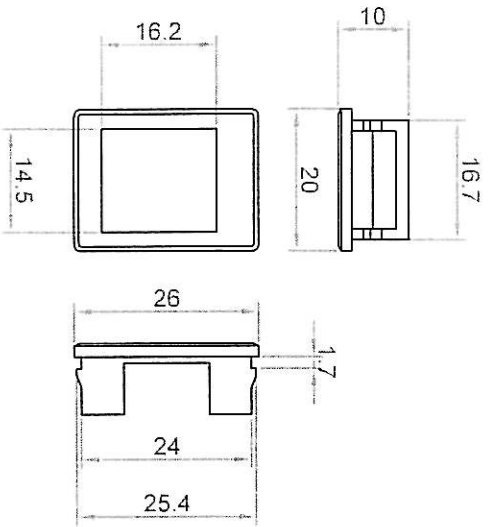

# 8 Port 10" Bezel Insert Patch Panel

**Materials:**

Panel : 1.6mm thickness metallic panel [SPCC]

Plastic Body : Fireproof ABS UL-94V0

DRAWING NO:	APPR	G.O.	ITEM NO:	DA10-BEZEL
UNIT: m/m	CHECK		CUSTOMER:	
SCALE: 1:1	DESIGN		DATE:	
			TOLERANCE:	· ± 1 · X ± 0.2 · XX ± 0.15