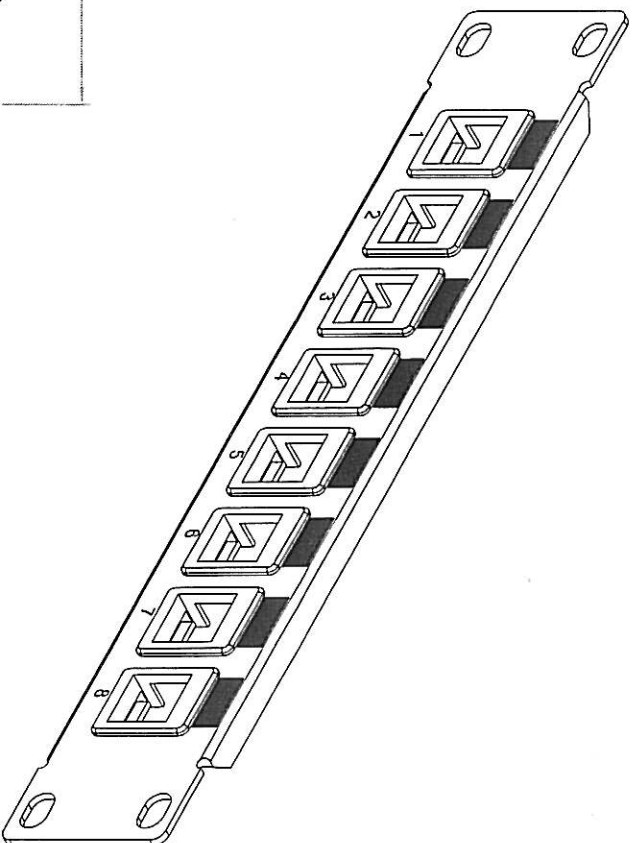

# 8 Port 10" Bezel Insert Patch Panel

**Materials:**

Panel : 1.6mm thickness metallic panel [SPCC]

Plastic Body : Fireproof ABS UL-94V0

DRAWING NO:	APPR	G.O.	ITEM NO:	DA10-BEZEL
UNIT: m/m	CHECK		CUSTOMER:	
SCALE: 1:1	DESIGN		DATE:	
			TOLERANCE:	· ± 1 · X ± 0.2 · XX ± 0.15