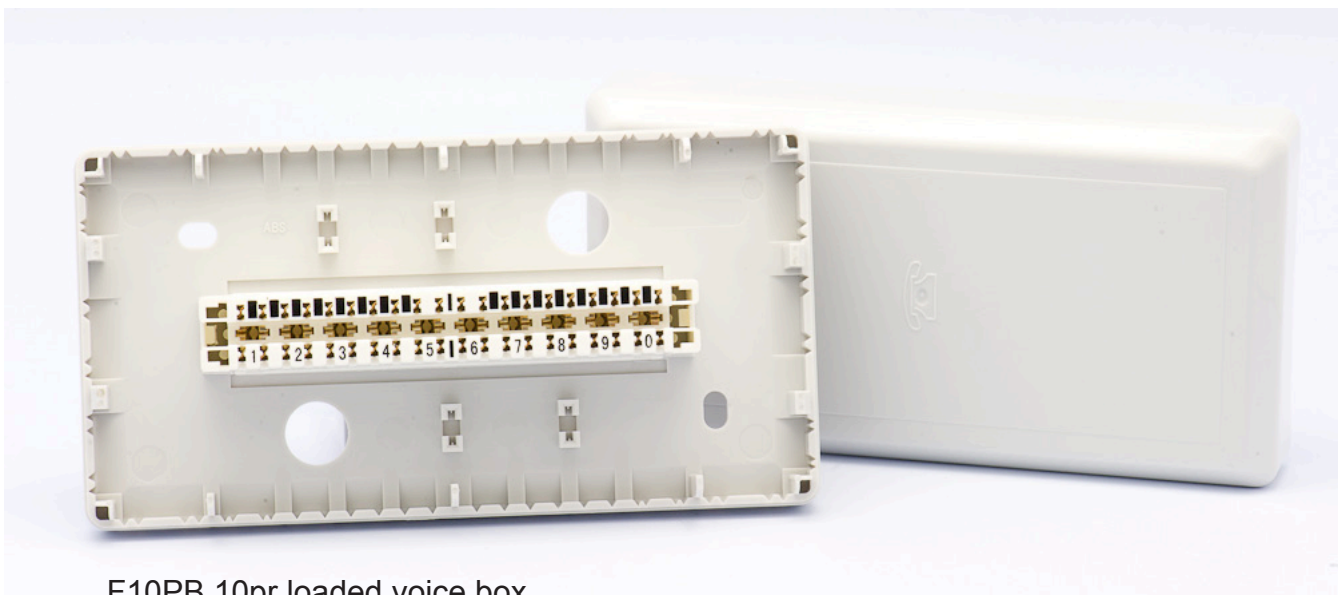

## F10PB(10pr) & F20PB (20pr) Loaded Voice Boxes

The AMDEX 10 and 20 pair voice block cabling enclosures can be used as either a floor distributor or a final distribution point. The 10pr has 1x 10pr fixed IDC module while the 20pr has 2 x 10pr fixed IDC modules.

F10PB 10pr loaded voice box